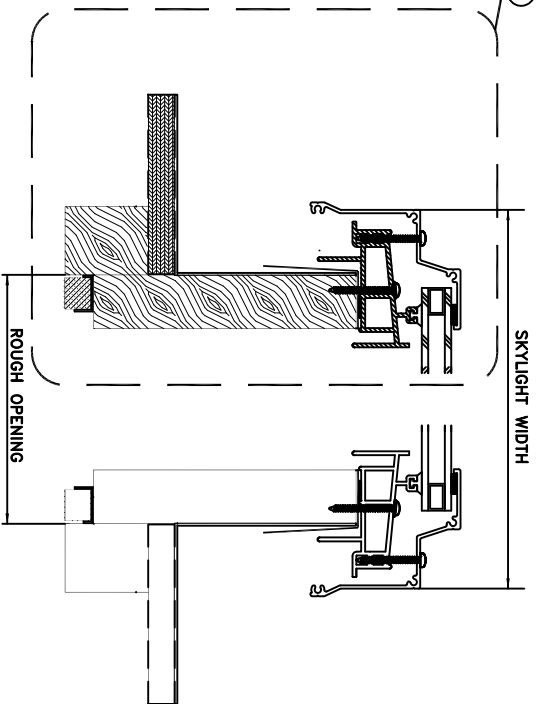

SEE DETAIL ①

VERTICAL CROSS SECTION

HORIZONTAL CROSS SECTION

**PRODUCT DIMENSIONS**  
REFER TO MODEL NUMBERS  
AND SIZE MATRIX FOR REQUIRED  
SKYLIGHT WIDTHS & HEIGHTS

DETAIL ①

TYPICAL CFS SKYLIGHT APPLICATION  
GLASS WOOD ROOF WINDOW DOUBLE-5/16"  
(FIXED)