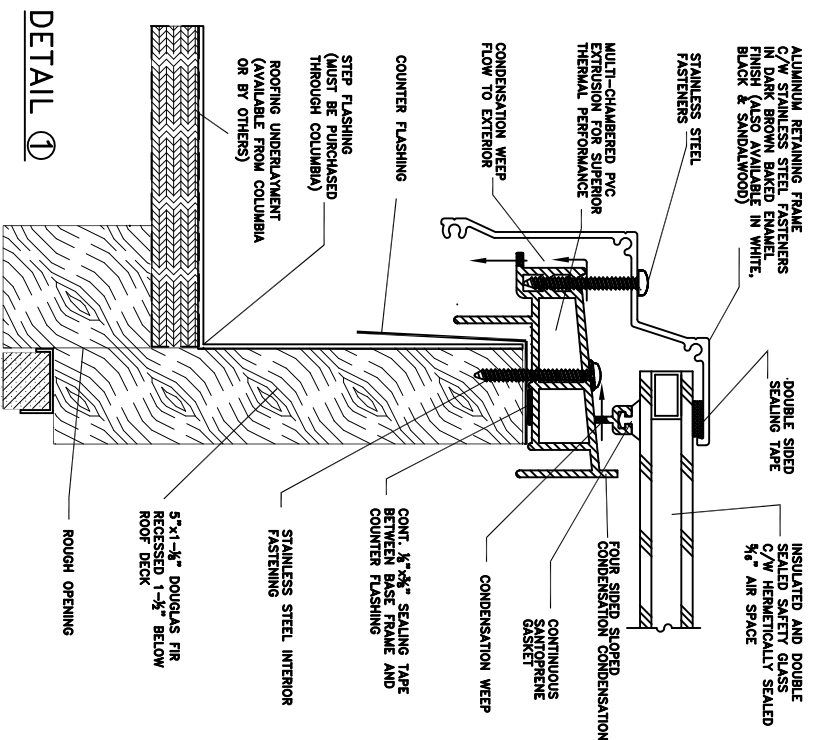

SEE DETAIL ①

VERTICAL CROSS SECTION

HORIZONTAL CROSS SECTION

**PRODUCT DIMENSIONS**  
REFER TO MODEL NUMBERS  
AND SIZE MATRIX FOR REQUIRED  
SKYLIGHT WIDTHS & HEIGHTS

DETAIL ①

TYPICAL CFS SKYLIGHT APPLICATION  
GLASS WOOD ROOF WINDOW DOUBLE-5/16"  
(FIXED)