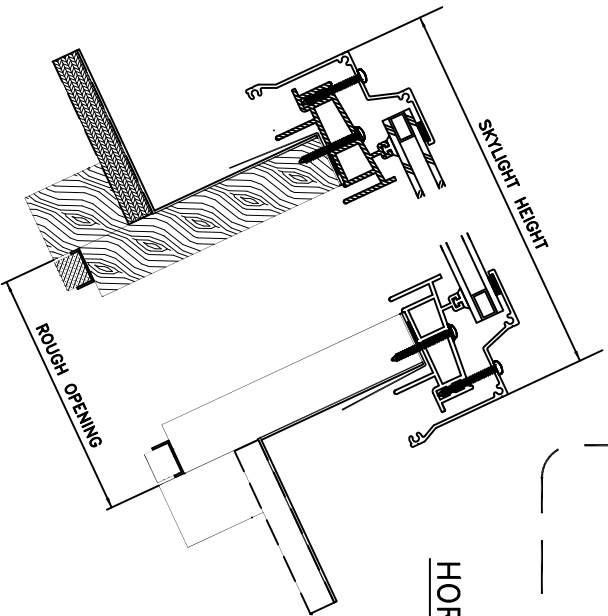

SEE DETAIL ①

VERTICAL CROSS SECTION

HORIZONTAL CROSS SECTION

**PRODUCT DIMENSIONS**  
REFER TO MODEL NUMBERS  
AND SIZE MATRIX FOR REQUIRED  
SKYLIGHT WIDTHS & HEIGHTS

DETAIL ①

TYPICAL CFS SKYLIGHT APPLICATION  
GLASS WOOD ROOF WINDOW DOUBLE-5/16"  
(FIXED)